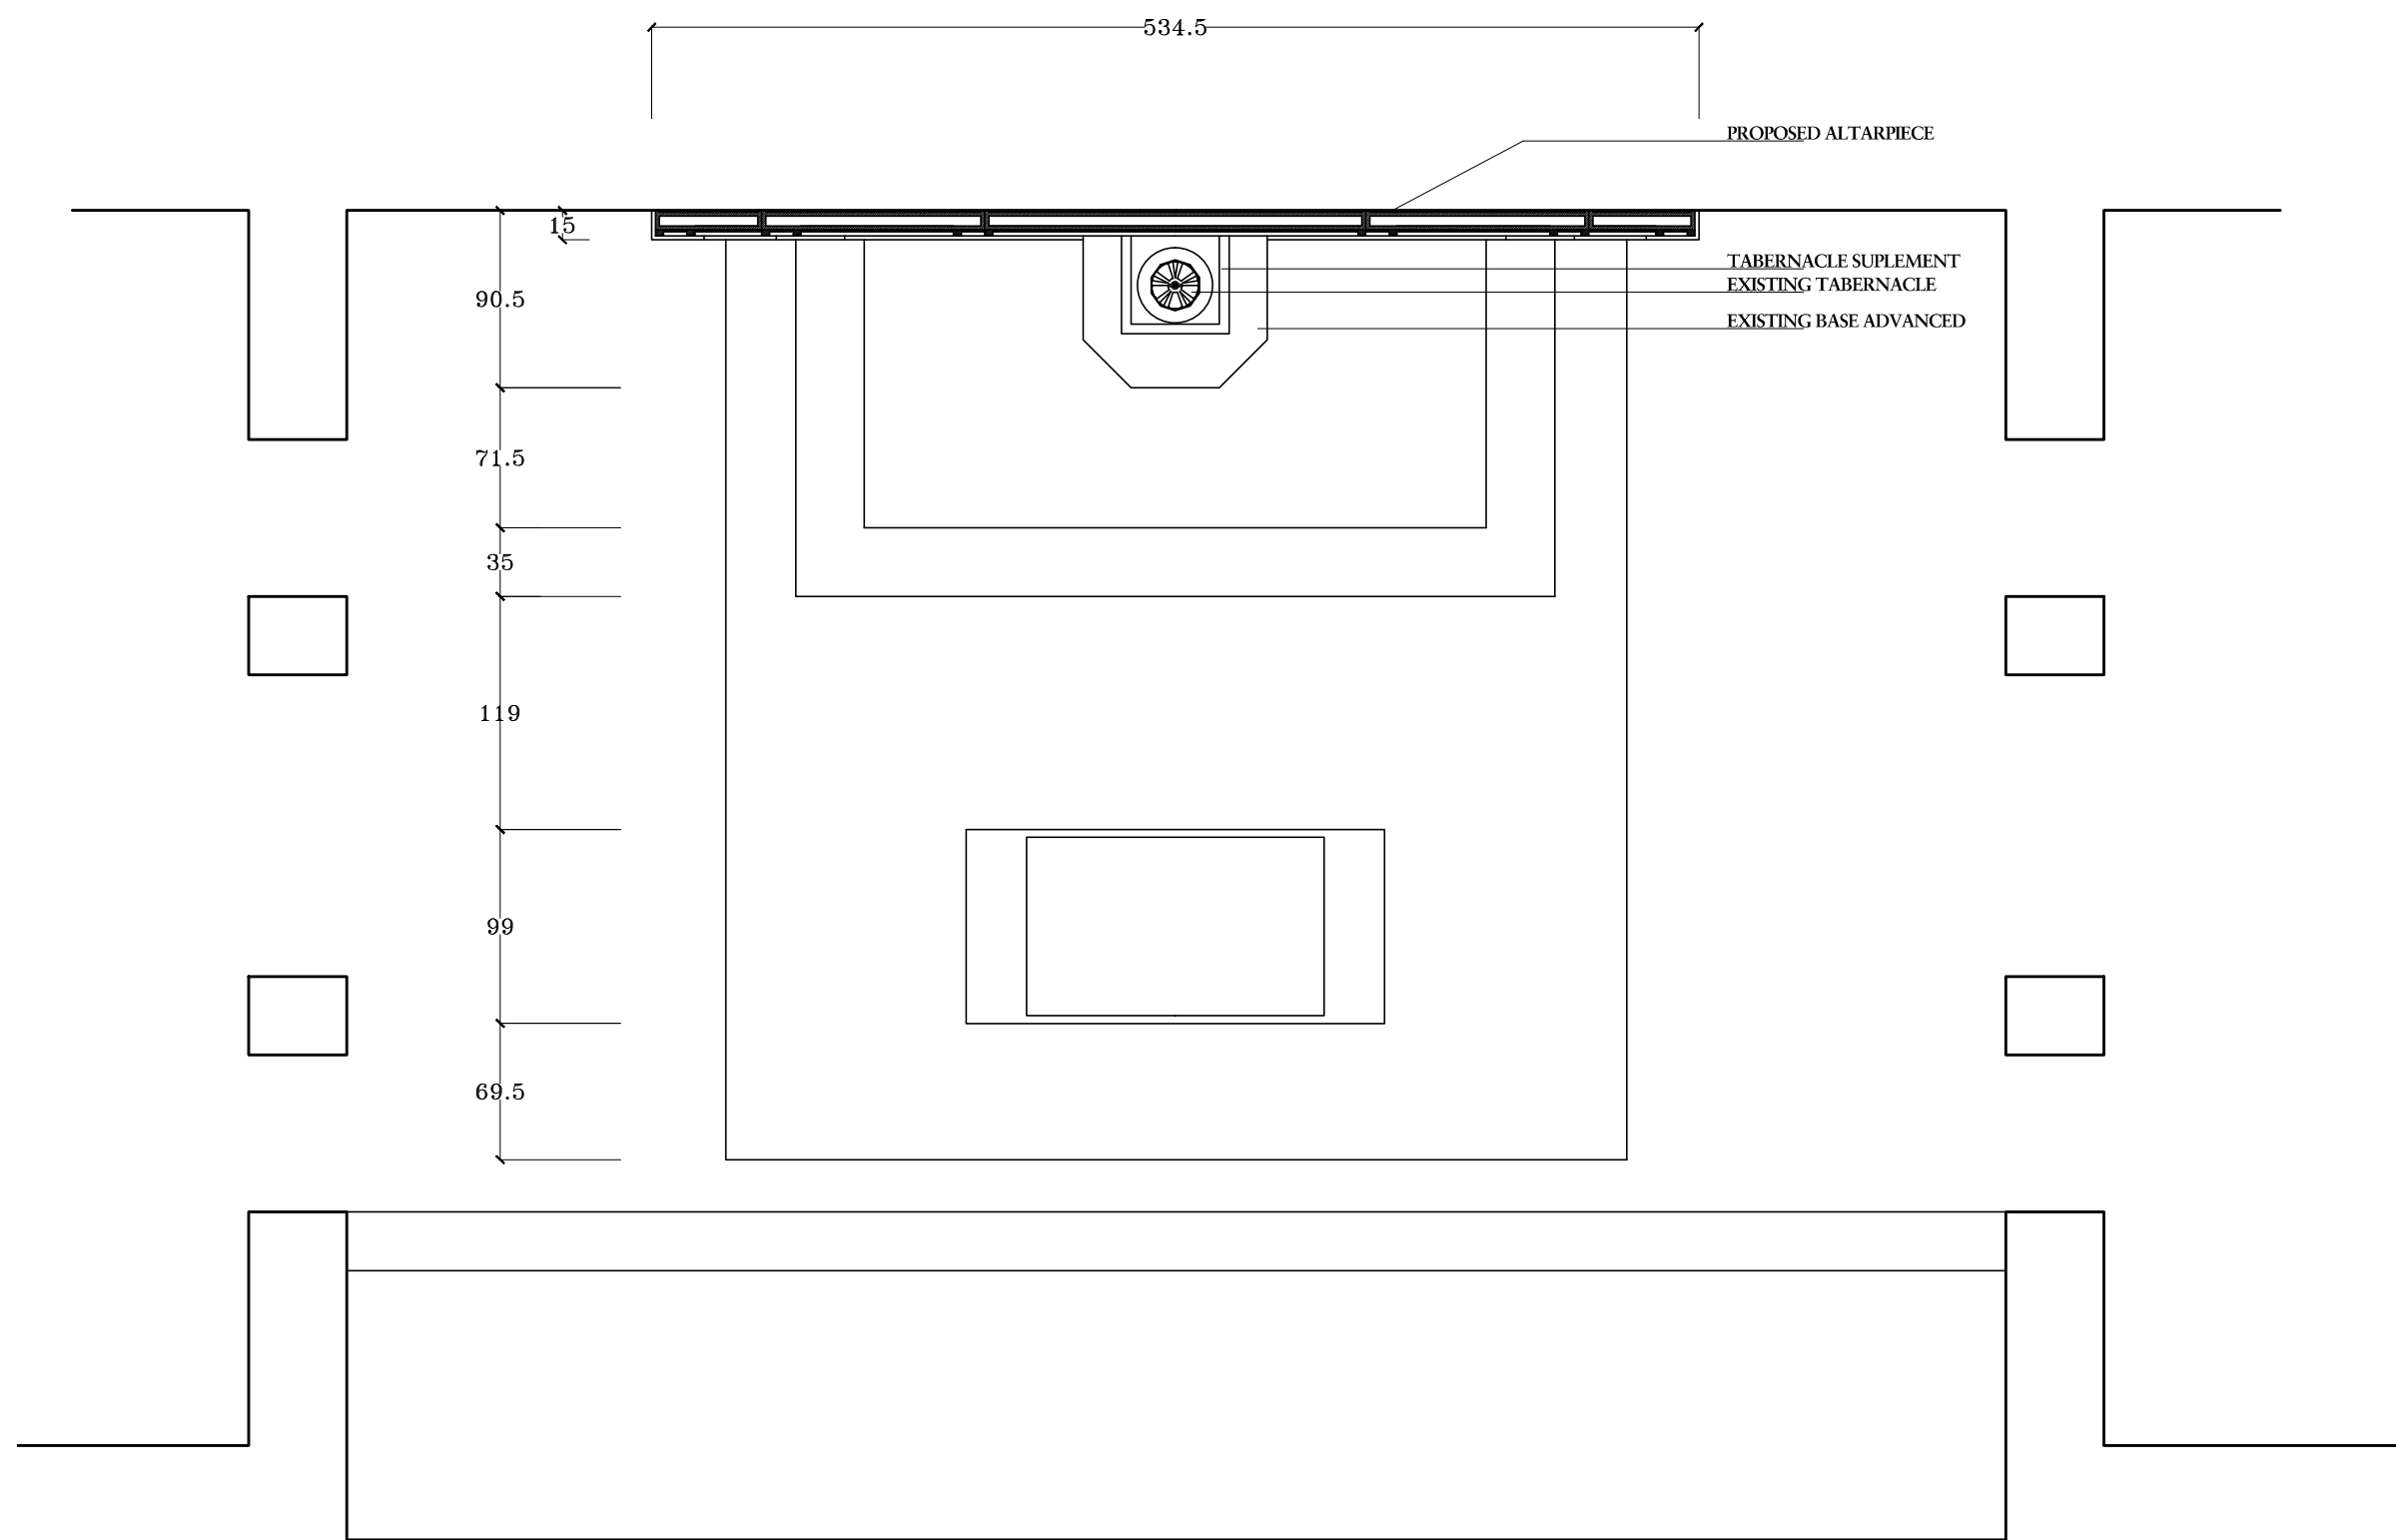

**8690 ST JOSEPH & ST WALBURGA POOLE - UK**

PLANTA DE DISTRIBUCION

FRONT ELEVATION

FRONT ELEVATION INCLUDING ALTAR