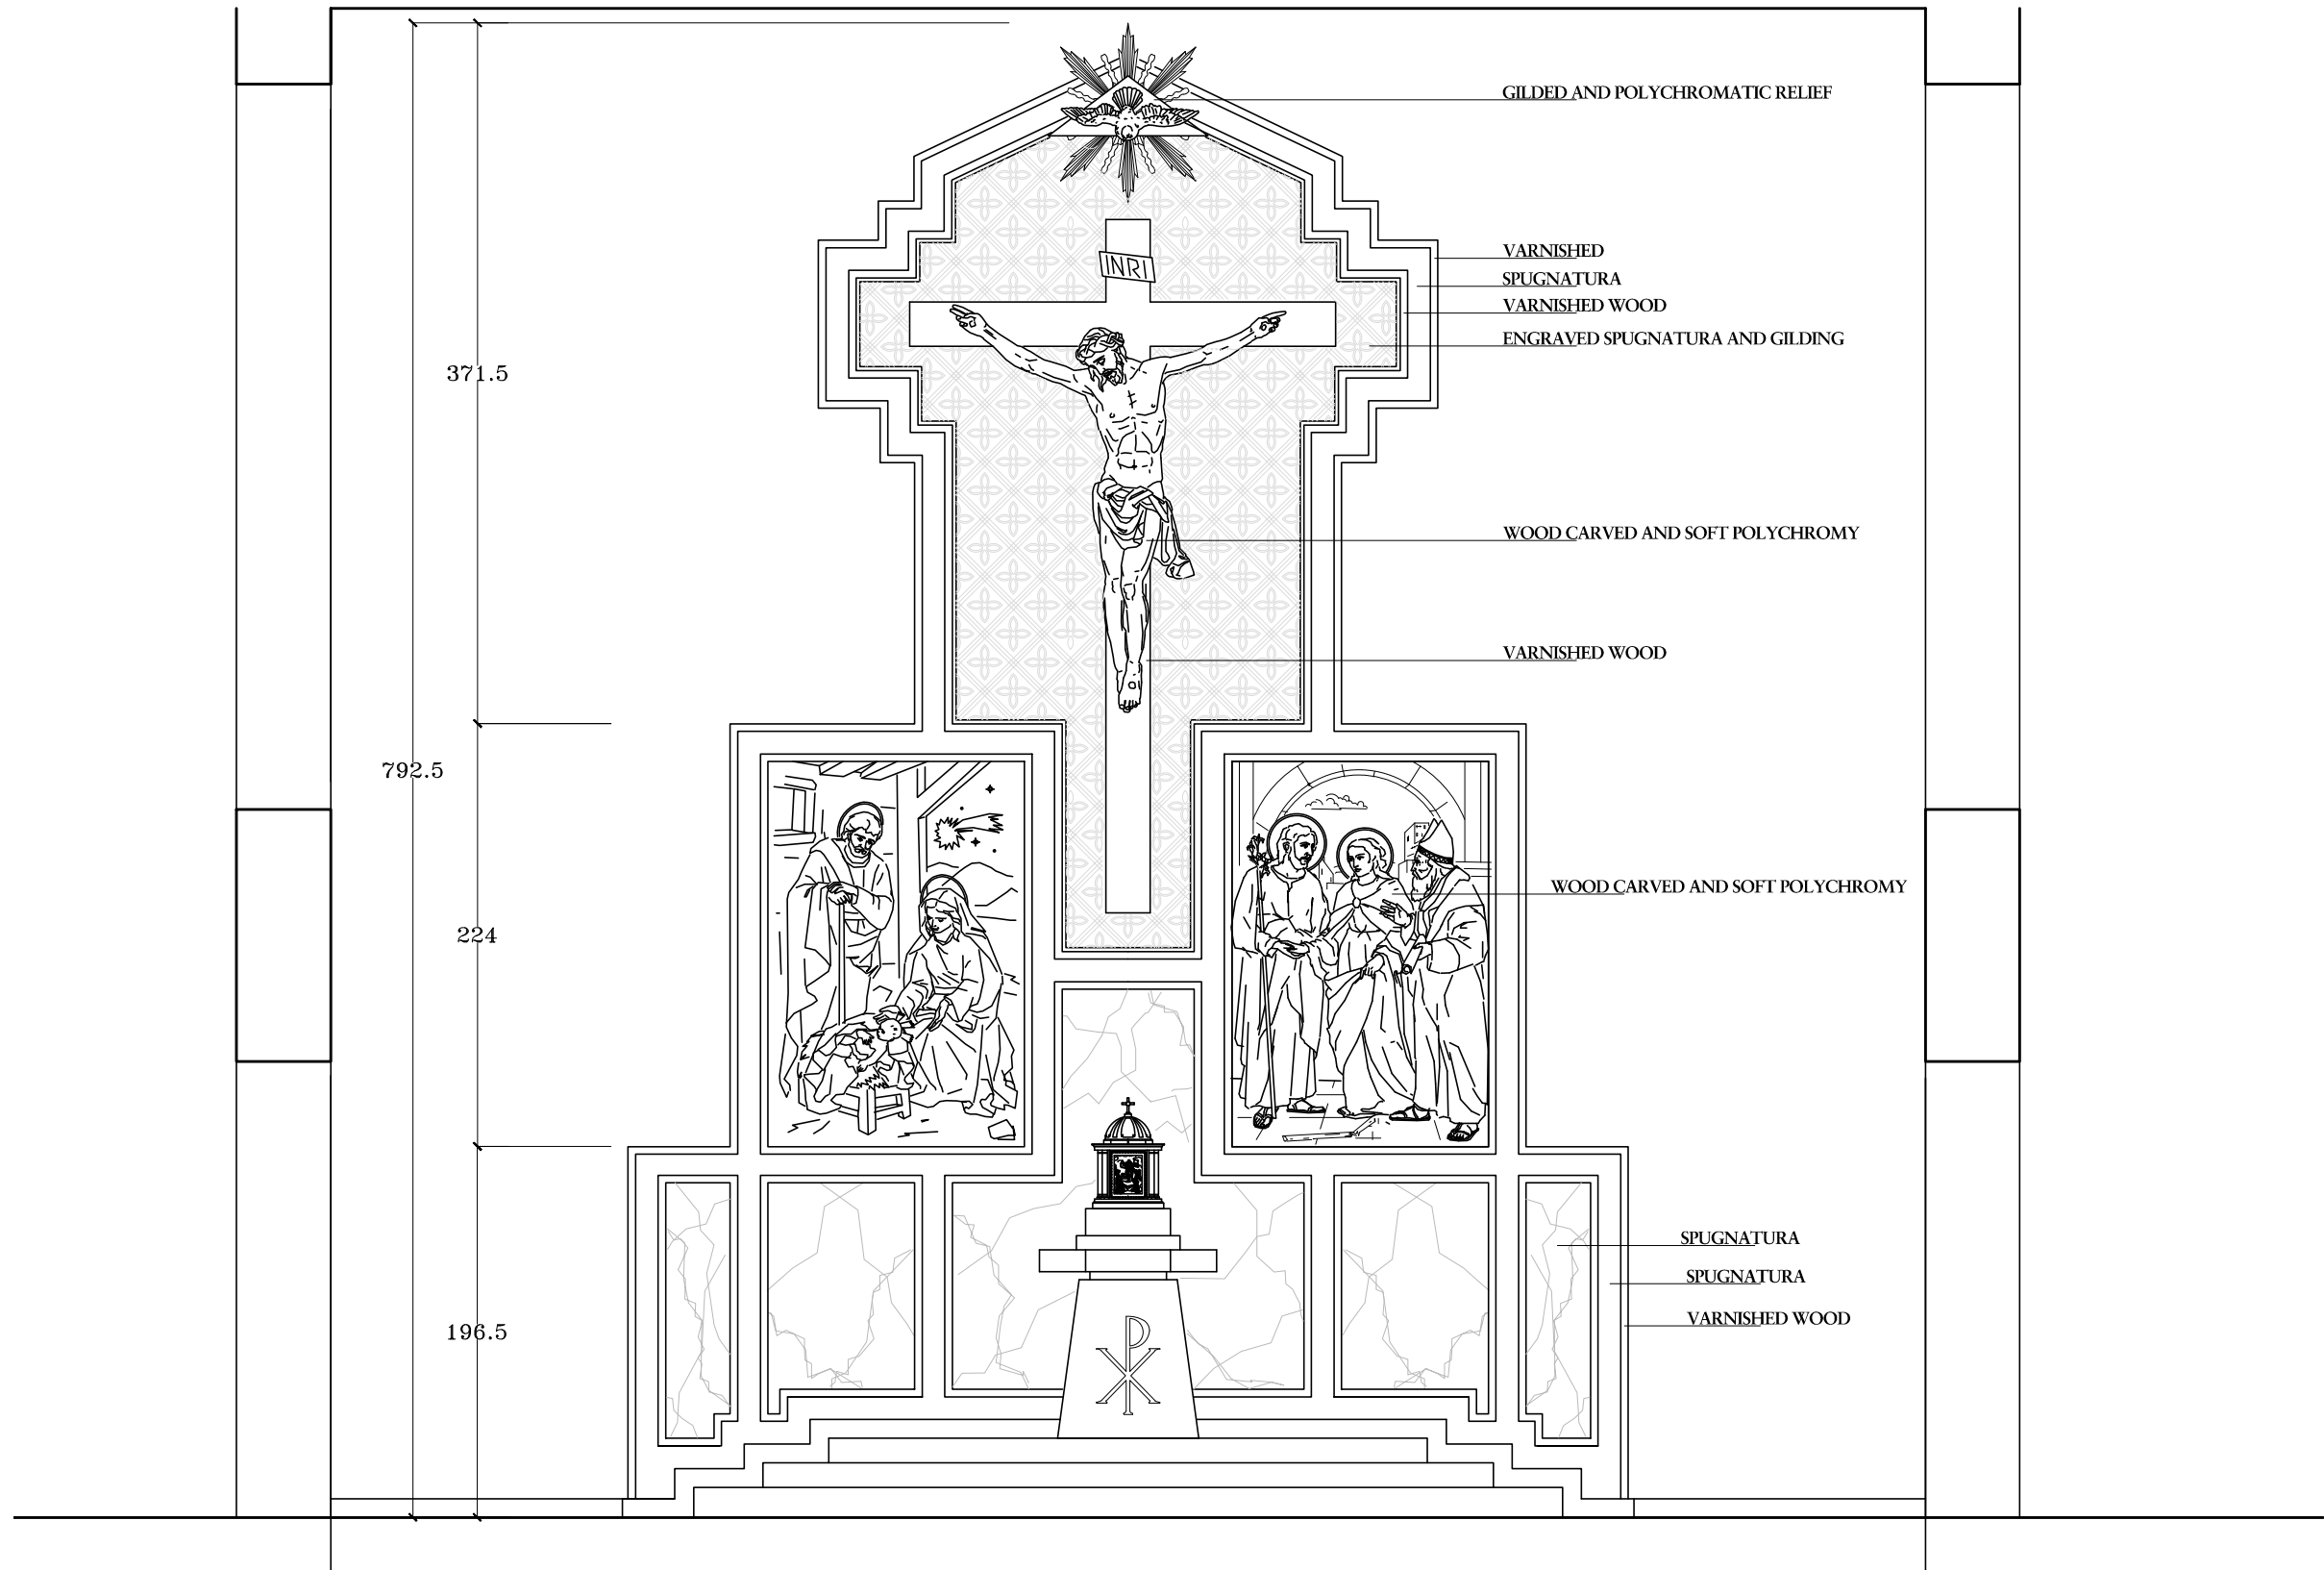

**8690 ST JOSEPH & ST WALBURGA POOLE - UK**

PLANTA DE DISTRIBUCION

FRONT ELEVATION

FRONT ELEVATION INCLUDING ALTAR