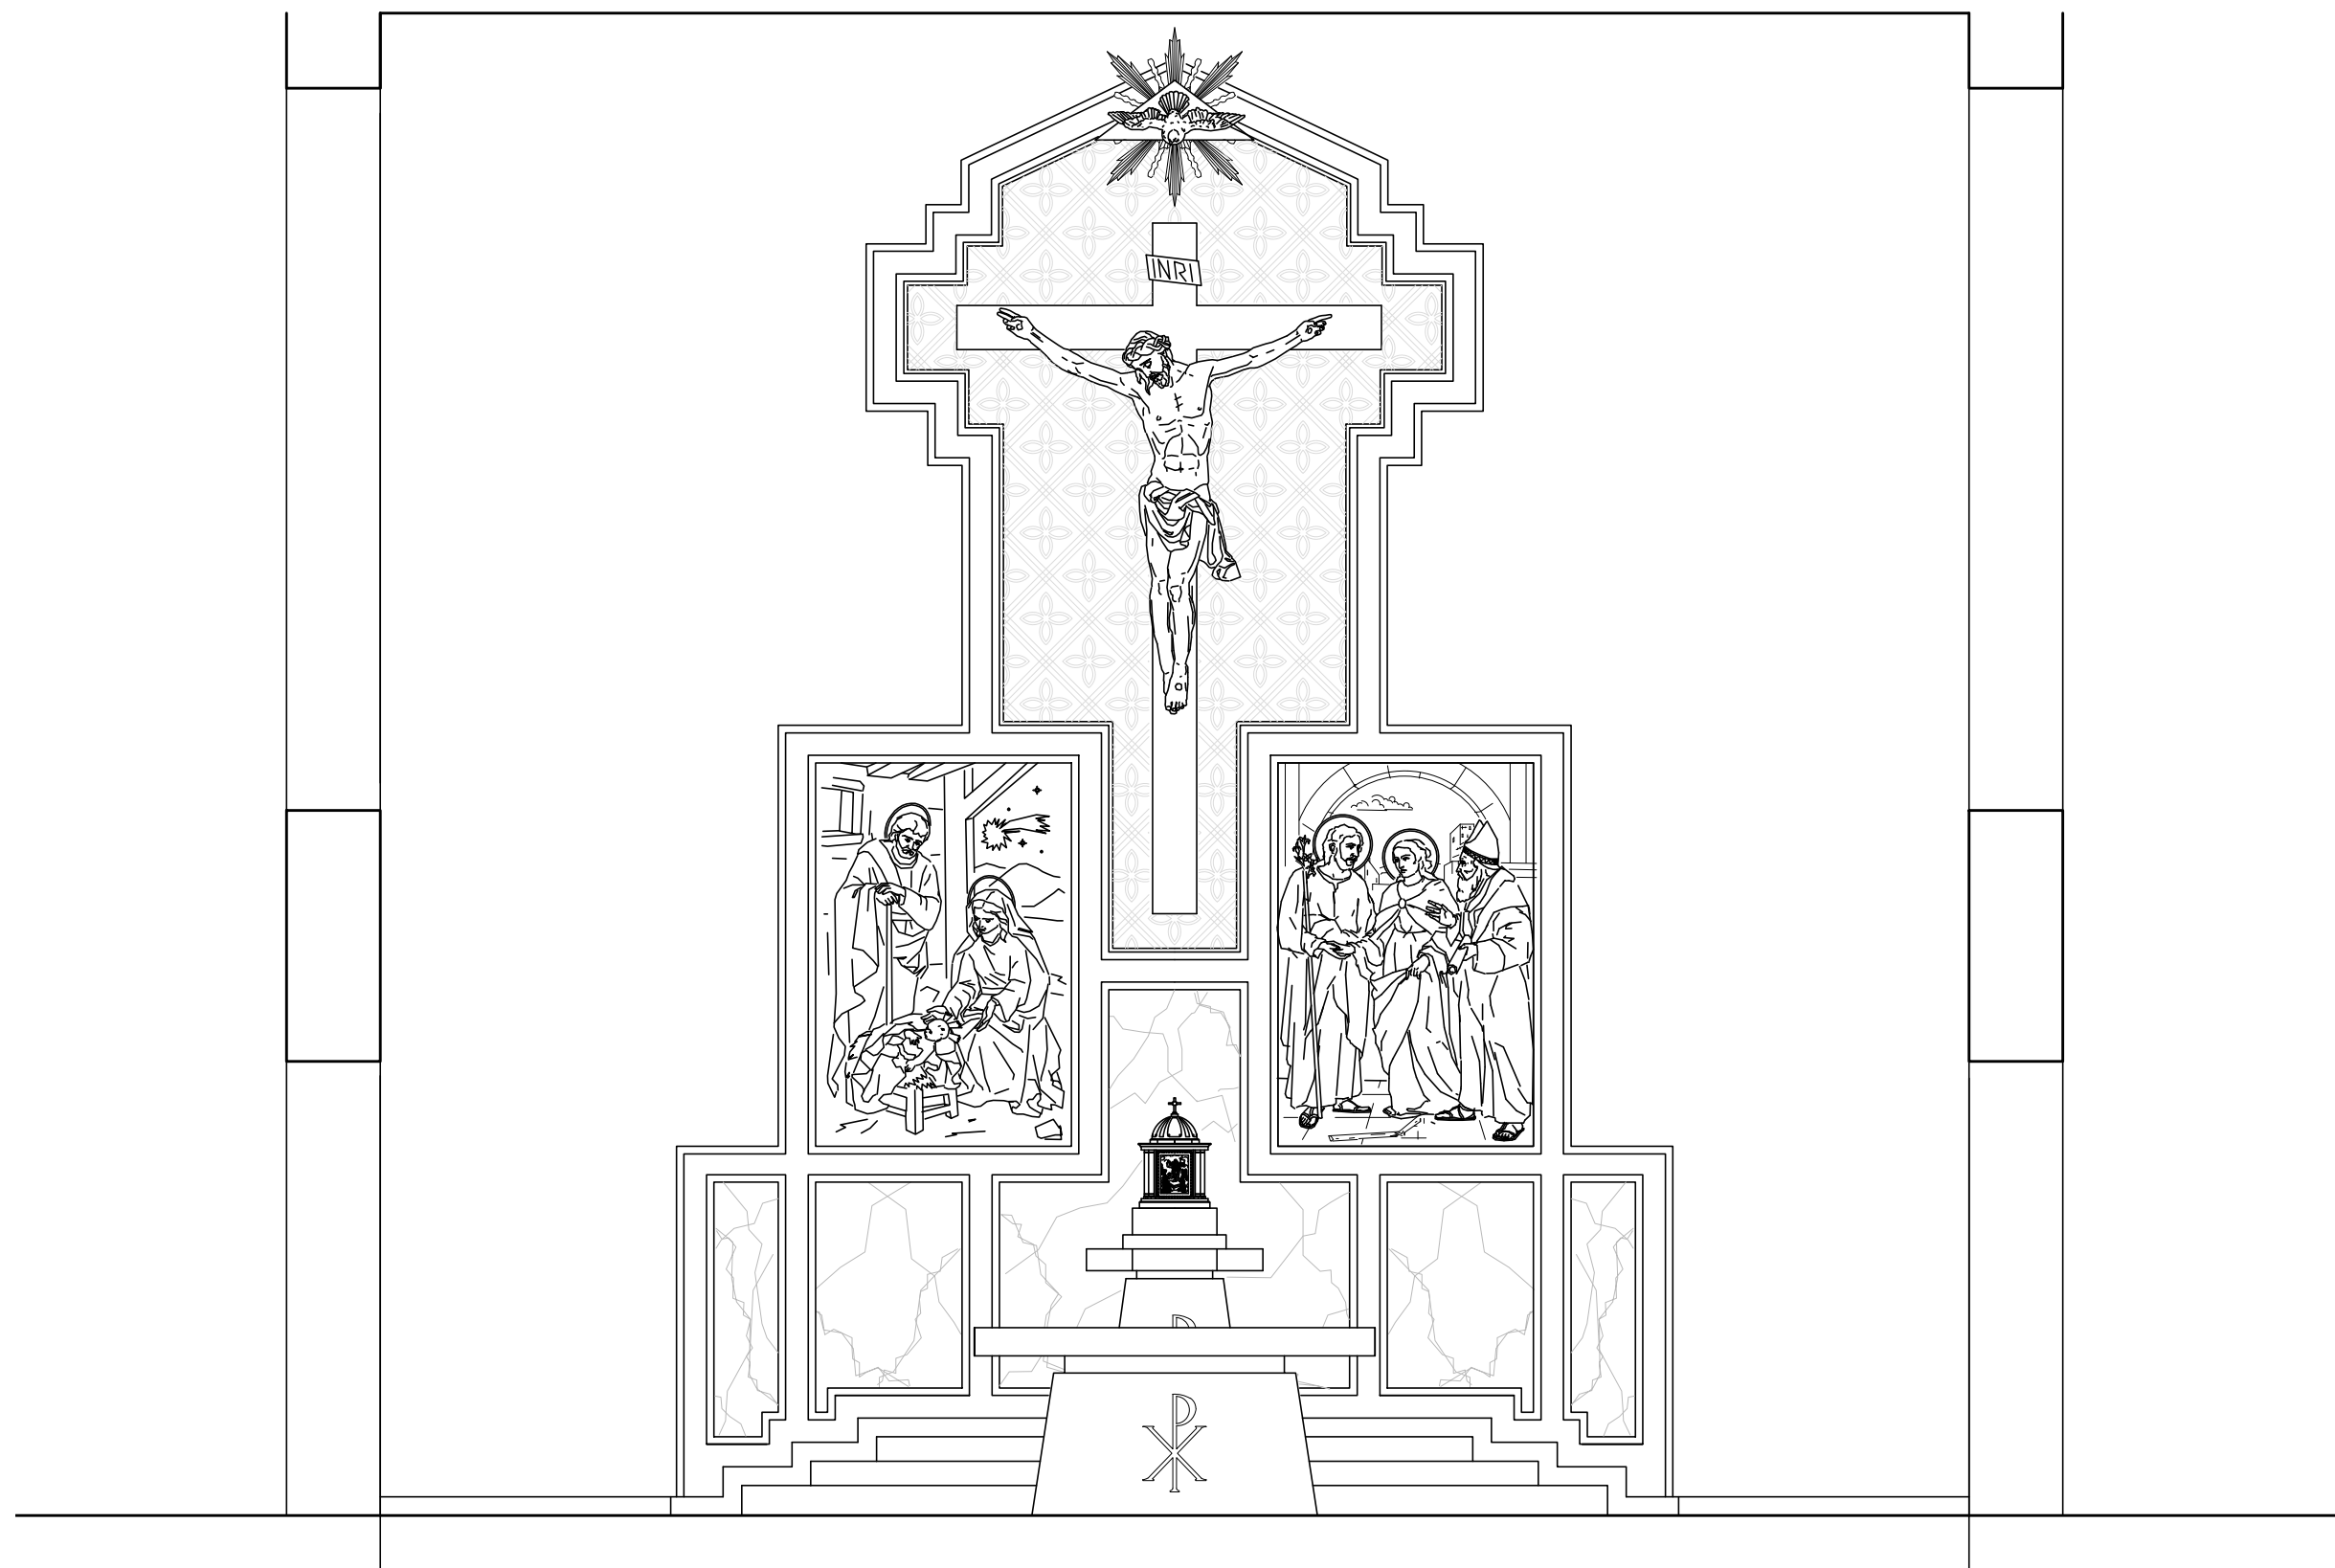

**8690 ST JOSEPH & ST WALBURGA POOLE - UK**

PLANTA DE DISTRIBUCION

FRONT ELEVATION

FRONT ELEVATION INCLUDING ALTAR